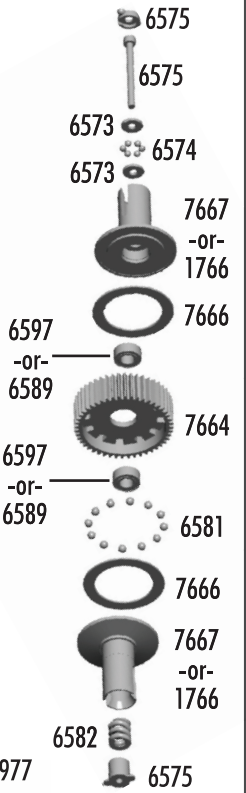

:: Ball Diff Transmission Option

1766	B4 / T4 / GT Lightweight Outdrive Set	Set
3976	Ball Bearing, 3/8 x 5/8"	2
3977	Ball Bearing, 3/16 x 3/8"	2
6573	Diff Thrust Washer & Bolt	2
6574	Precision Diff Thrust Balls, 5/64"	6
6575	Locking T-Nut, Diff Thrust Bolt, & Cover	Set
6581	3/32" Carbide Diff Balls	12
6582	Diff Thrust Spring	1
6589	Ball Bearing, 5/32 x 5/16" unflanged	2
6597	Bushing, 5/32 x 5/16" unflanged	2
6903	Ball Bearing, PTFE Sealed 3/8 x 5/8"	2
6906	Ball Bearing, PTFE Sealed 3/16 x 3/8"	2
7664	Diff Gear 52T	1
7666	Diff Drive Rings, 2.60:1	2
7667	Diff Outdrive Hub, Right, 2.60:1	1
7668	Diff Outdrive Hub, Left, 2.60:1	1
7677	B4 / T4 / GT Diff Rebuild Kit	1
7678	GT Diff Assembly, Complete	1
9360	Idler Gear, Molded	1
9361	Idler Gear Shaft	1
9574	B4 / T4 Transmission Case (left & right)	1
9601	B4 / T4 Top Shaft	1
9602	B4 / T4 Top Shaft Spacer	1