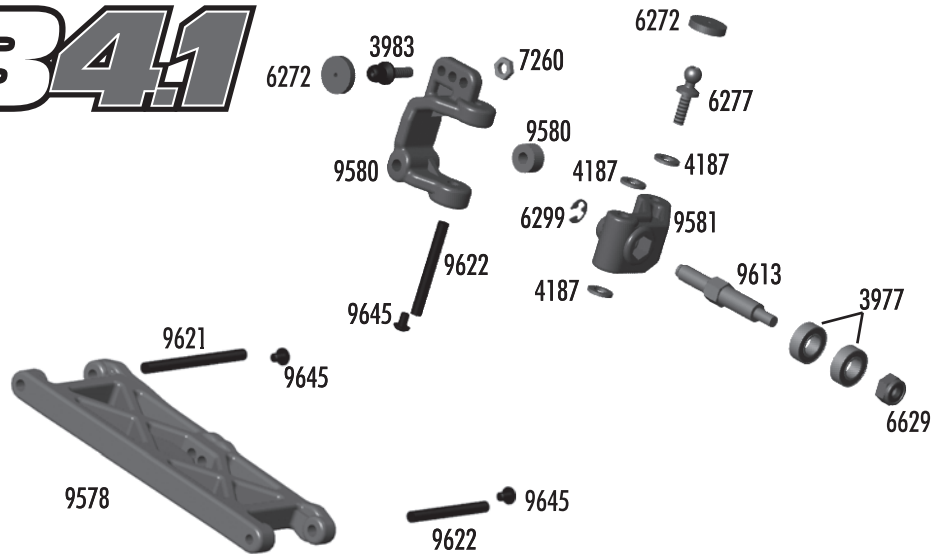

:: Front Arm / Steering B4.1

3977	Ball Bearing 3/16" x 3/8"	2
3983	Ballstud .30" Black (short)	6
4187	.030 Nylon Washers	12
6272	Foam Ballend Dust Covers	28
6277	Ballstud .30 Silver (short)	4
6299	1/8" E-Clip	12
6629	5-40 Locknut	6
7260	4-40 Plain Nut	12
9578	Front A-Arm B4	Pr.
9580	GT2 25° Caster Blocks (left & right) and Spacer	Set
9581	Trailing Steering Block	Pr.
9613	B4 Trailing Axle	2
9621	B4 Inner Hinge Pin Set	Set
9622	B4 Outer Hinge Pin Set	Set
9645	2-56 x 1/8" BHCS	8