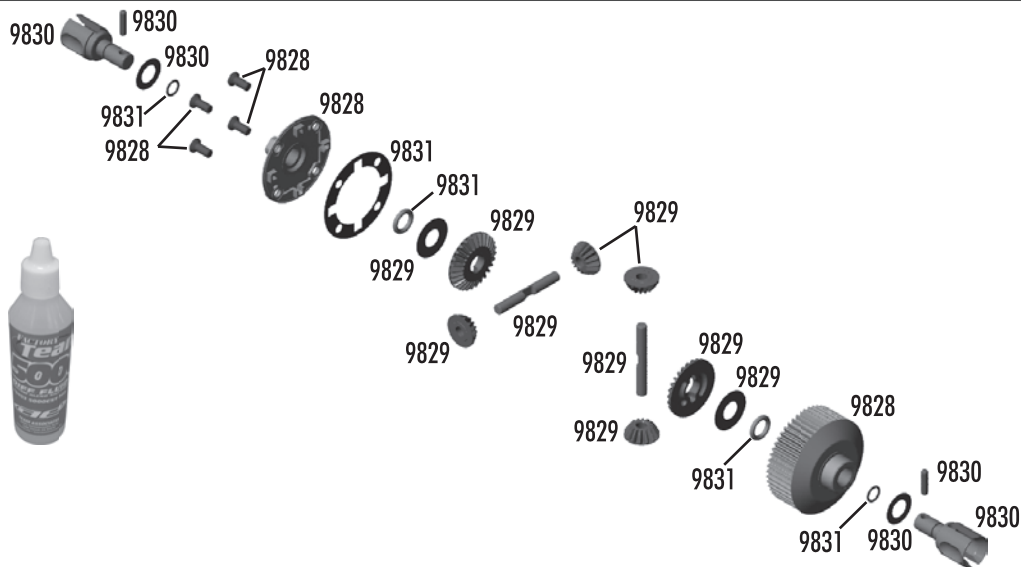

:: Gear Differential

9827	Complete Gear Diff	Set
9828	Diff Gear and Cover	Set
9829	Gear Diff Rebuild	Set
9830	Gear Diff Outdrives	Set
9831	Gear Diff O-Ring Set	Set