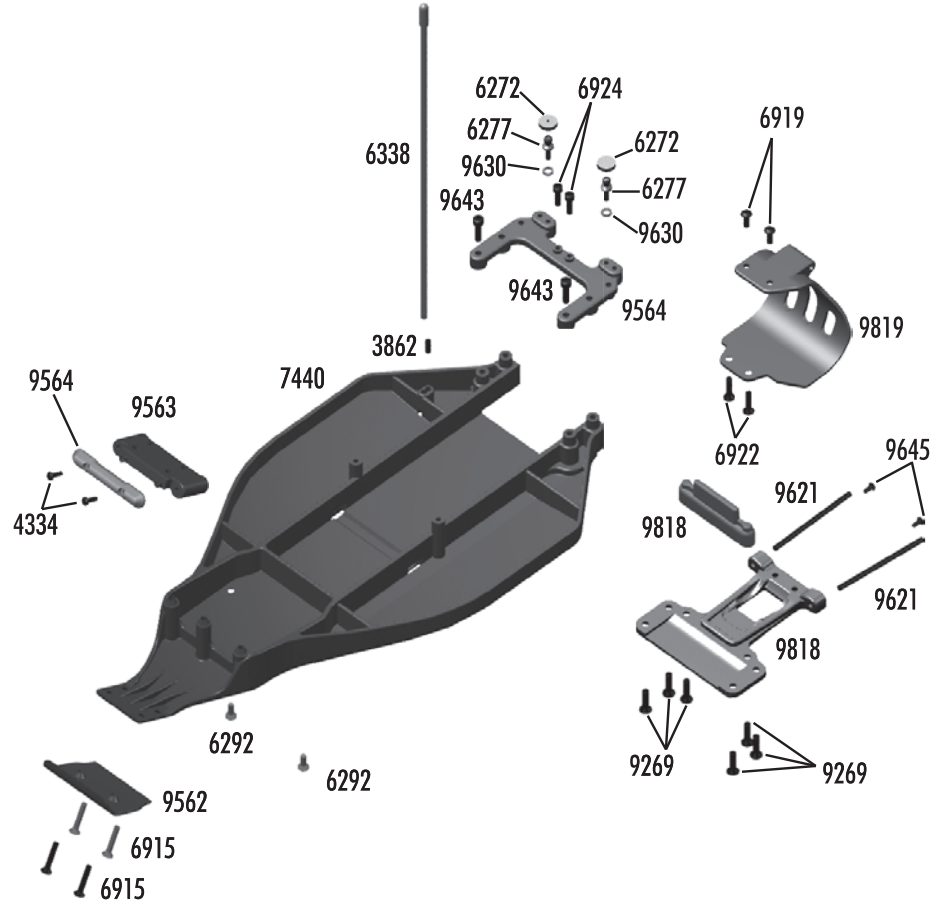

:: Chassis T4.1

3862	5-40 x 1/8" Set Screw	Set
4334	2-56 x 5/16" BHCS	8
7440	T4 Chassis (composite)	1
6272	Foam Ballend Dust Cover	28
6277	Ballstud .30" Silver (long)	4
6338	Antenna Tube (black)	1
6917	4-40 x 3/8" BHCS	6
6919	4-40 x 5/16" BHCS	6
6922	4-40 x 1/2" FHCS	6
6924	4-40 x 3/8" SHCS	6
9269	5-40 x 1/2" FHCS	6
9563	B4 / T4 / GT2 Front Bulkhead	1
9564	RR / FR Hinge Brace	1
9621	B4 Inner Hinge Pin Set	4
9630	.030 Ballstud Washer	10
9643	5-40 x 7/16" SHCS	6
9645	2-56 x 1/8" BHCS	8
9818	B4/T4/SC10 Arm Mount / Chassis Plate	Set
9819	B4/T4/SC10 Rear Motor Guard	1