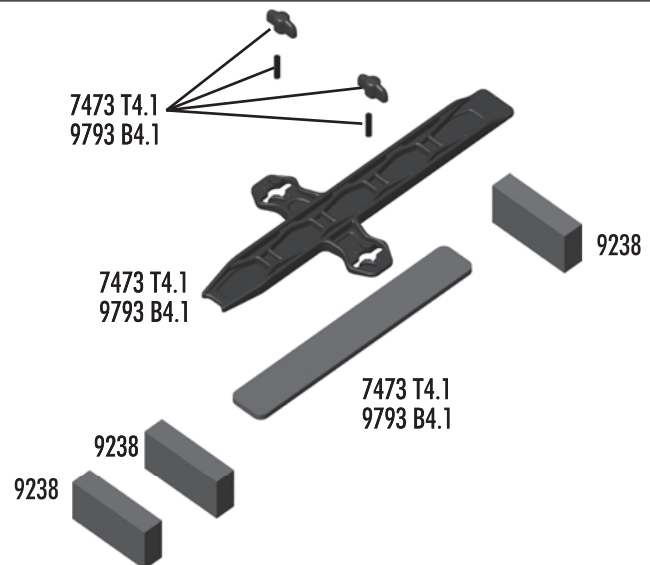

T4.1

:: Turnbuckles & Servo Mounts B4.1

3981	Ballstud .20" Black (short)	6
6263	Turnbuckle 2.06"	Pr.
6272	Foam Ballend Dust Cover	28
6292	4-40 x 3/8" FHCS	6
6917	4-40 x 3/8" BHCS	6
7230	Ballcaps, large	12
7336	Servo Mount Set	Set
7337	Gold Washer	4
9170	B4 / T4 Servo Link	1
9180	Servo Horns Set	Set

B4.1

:: Battery Strap T4.1 / B4.1

7473	T4.1 RTR Battery Strap Set includes, Set battery strap, battery strap foam, thumb knob, 4-40 x 1/2 set screw	
9238	Foam Battery Spacers	Pr.
9793	B4.1 RTR Battery Strap Set includes, Set battery strap, battery strap foam, thumb knob, 4-40 x 1/2 set screw	