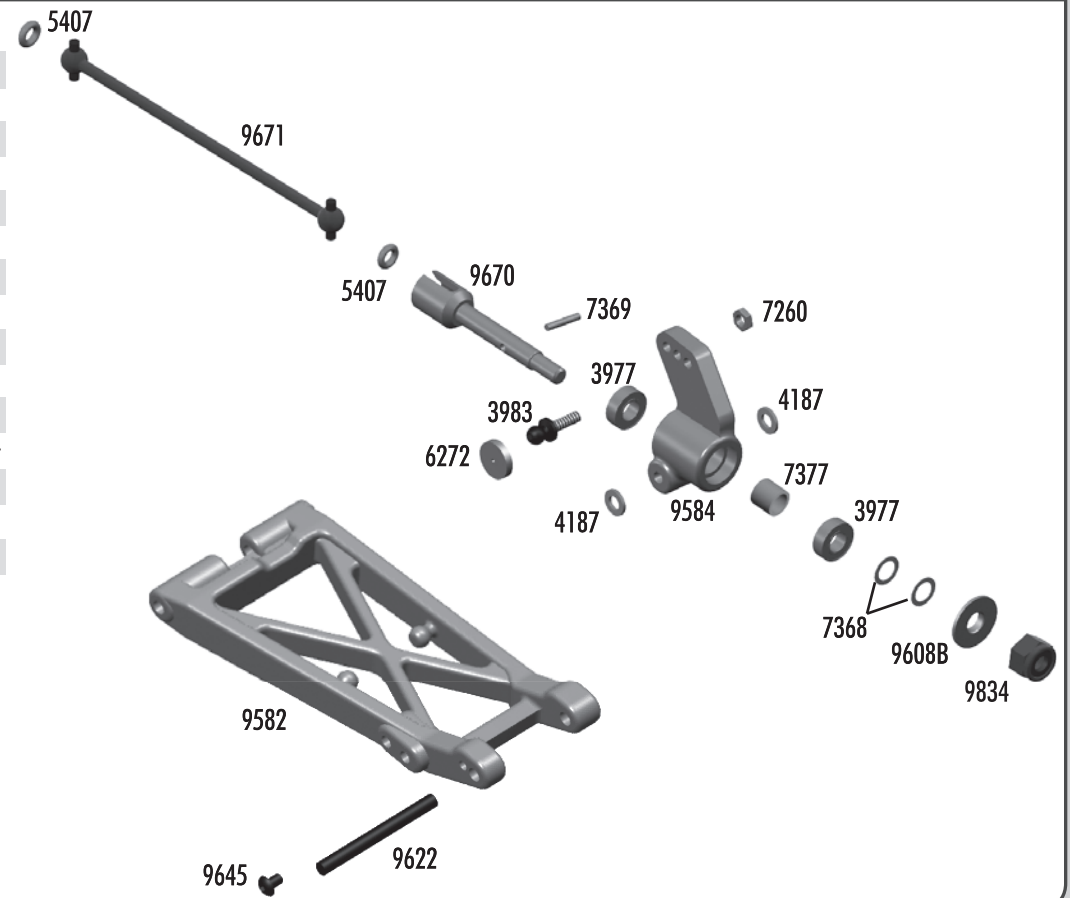

:: Rear Arms / Hubs B4.1

3977	Ball Bearing 3/16 x 3/8"	2
3983	Ballstud .30" Black (long)	6
4187	.030 Nylon Washers	12
5407	Red O-Ring	8
6272	Foam Ballend Dust Cover	28
7260	4-40 Plain Nut	12
7368	3/16" Axle Shims	14
7369	1/16" Axle Roll Pins	4
7377	Axle Spacer Crush Tubes	2
9582	B4 Rear A-Arms (left & right)	Pr.
9584	B4 / T4 RR Hub Carrier (left & right)	Pr.
9608B	RR Axle Wheel Spacer (blue)	2
9622	B4 Outer Hinge Pin Set	Set
9645	2-56 x 1/8" BHCS	8
9670	3/16" Rear Axle	1
9671	B4 RTR Dogbone	1
9834	8-32 Aluminum Locknut (silver)	6