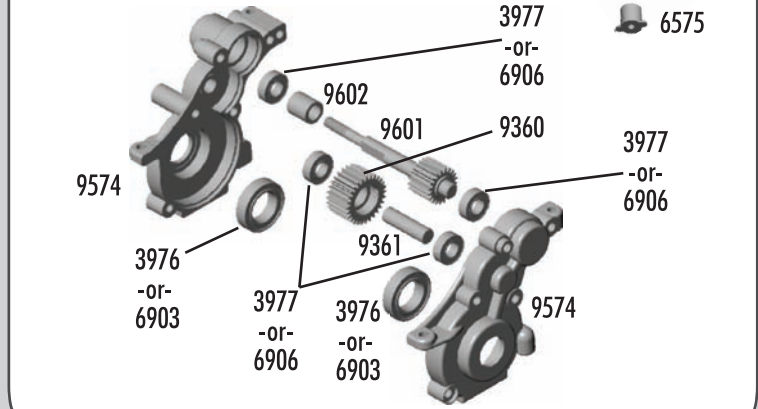

:: Ball Diff Transmission Option

1766	B4 / T4 / GT Lightweight Outdrive Set	Set
3976	Ball Bearing, 3/8 x 5/8"	2
3977	Ball Bearing, 3/16 x 3/8"	2
6573	Diff Thrust Washer & Bolt	2
6574	Precision Diff Thrust Balls, 5/64"	6
6575	Locking T-Nut, Diff Thrust Bolt, & Cover	Set
6581	3/32" Carbide Diff Balls	12
6582	Diff Thrust Spring	1
6589	Ball Bearing, 5/32 x 5/16" unflanged	2
6597	Bushing, 5/32 x 5/16" unflanged	2
6903	Ball Bearing, PTFE Sealed 3/8 x 5/8"	2
6906	Ball Bearing, PTFE Sealed 3/16 x 3/8"	2
7664	Diff Gear 52T	1
7666	Diff Drive Rings, 2.60:1	2
7667	Diff Outdrive Hub, Right, 2.60:1	1
7668	Diff Outdrive Hub, Left, 2.60:1	1
7677	B4 / T4 / GT Diff Rebuild Kit	1
7678	GT Diff Assembly, Complete	1
9360	Idler Gear, Molded	1
9361	Idler Gear Shaft	1
9574	B4 / T4 Transmission Case (left & right)	1
9601	B4 / T4 Top Shaft	1
9602	B4 / T4 Top Shaft Spacer	1