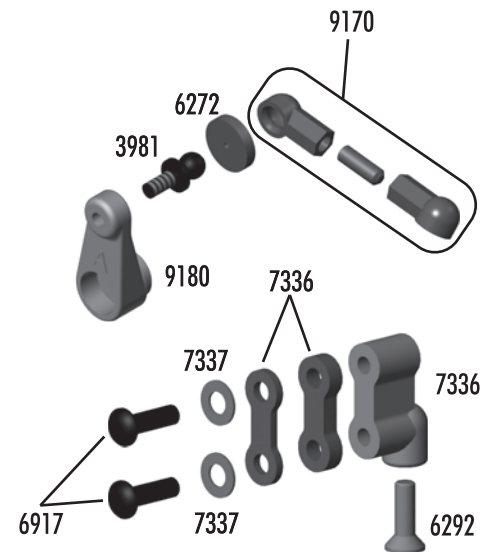

:: Front Bulkhead T4.1 / B4.1

2221	4-40 x 7/16" BHCS	6
3856	Steering Bushings	Set
6272	Foam Ball end Dust Covers	28
6276	Ballstud .20" Silver (short)	6
6925	4-40 x 1/2" SHCS	6
6929	4-40 x 3/8 SHCS (w/hole)	4
9566	B4 / T4 Top Plate	1
9610	Servo Saver / Steering Hardware	Set
9640	B4 / T4 Steering Bolt, left & right	Set
9657	B4 / T4 HD Servo Saver Spring	1
9659	B4 / T4 Steering Set. Includes Rack, Bellcrank, Servo Saver, Steering Brace	1

:: Turnbuckles & Servo Mounts T4.1

3981	Ballstud .20" Black (short)	6
6272	Foam Ballend Dust Cover	28
6292	4-40 x 3/8" FHCS	6
6917	4-40 x 3/8" BHCS	6
7101	Turnbuckle 2.80"	Pr.
7230	Ballcaps, large	12
7253	Turnbuckle 2.62"	Pr.
7336	Servo Mount Set	Set
7337	Gold Washer	4
9170	B4 / T4 Servo Link	1
9180	Servo Horns Set	Set

T4.1

:: Turnbuckles & Servo Mounts B4.1

3981	Ballstud .20" Black (short)	6
6263	Turnbuckle 2.06"	Pr.
6272	Foam Ballend Dust Cover	28
6292	4-40 x 3/8" FHCS	6
6917	4-40 x 3/8" BHCS	6
7230	Ballcaps, large	12
7336	Servo Mount Set	Set
7337	Gold Washer	4
9170	B4 / T4 Servo Link	1
9180	Servo Horns Set	Set

B4.1

:: Battery Strap T4.1 / B4.1

7473	T4.1 RTR Battery Strap Set includes, Set battery strap, battery strap foam, thumb knob, 4-40 x 1/2 set screw	
9238	Foam Battery Spacers	Pr.
9793	B4.1 RTR Battery Strap Set includes, Set battery strap, battery strap foam, thumb knob, 4-40 x 1/2 set screw	