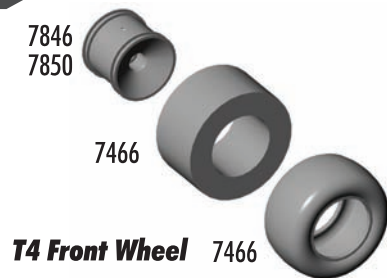

:: Wheels & Tires T4.1 / B4.1

7465	Rear Truck Holeshot Tire M3	2
7466	Front Truck Edge Tire M3	2
7846	Front Dish Truck Wheel (white)	2
7847	Rear Truck Dish Wheel (white)	2
7850	Front Dish Truck Wheel (yellow)	2
7851	Rear Truck Dish Wheel (yellow)	2
9588	Front B4 Wheel 2.2" (white)	2
9589	Rear B4 Wheel 2.2" (white)	2
9590	Rear Buggy Holeshot Tire M3	2
9591	Front Buggy Wide 4-Rib Tire M3	2
9688	Front B4 Wheel 2.2" (yellow)	2
9689	Rear B4 Wheel 2.2" (yellow)	2