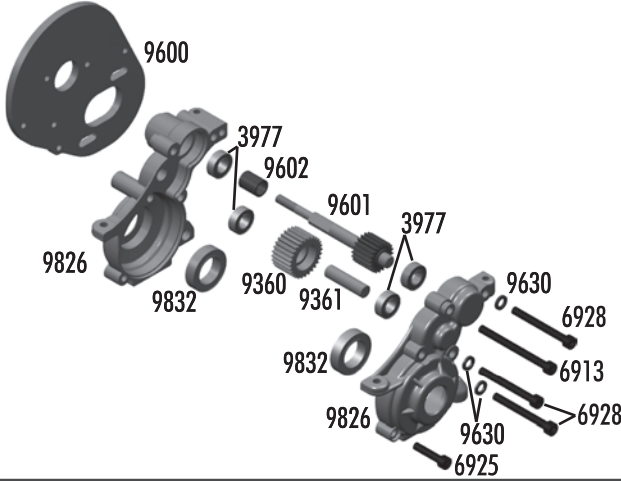

:: Transmission

3977	Ball Bearing, 3/16" x 3/8"	2
6913	4-40 x 1 1/4" SHCS	6
6925	4-40 x 1/2" SHCS	6
6928	4-40 x 1" SHCS	6
9360	Idler Gear, molded	1
9361	Idler Gear Shaft	1
9600	B4/T4 Motor Plate	1
9601	B4/T4 Top Shaft	1
9602	B4/T4 Top Shaft Spacer	1
9630	Ball End Washer	10
9826	Transmission Case for Gear Diff (left & right)	Set
9832	Ball Bearing, 10 x 16mm	2