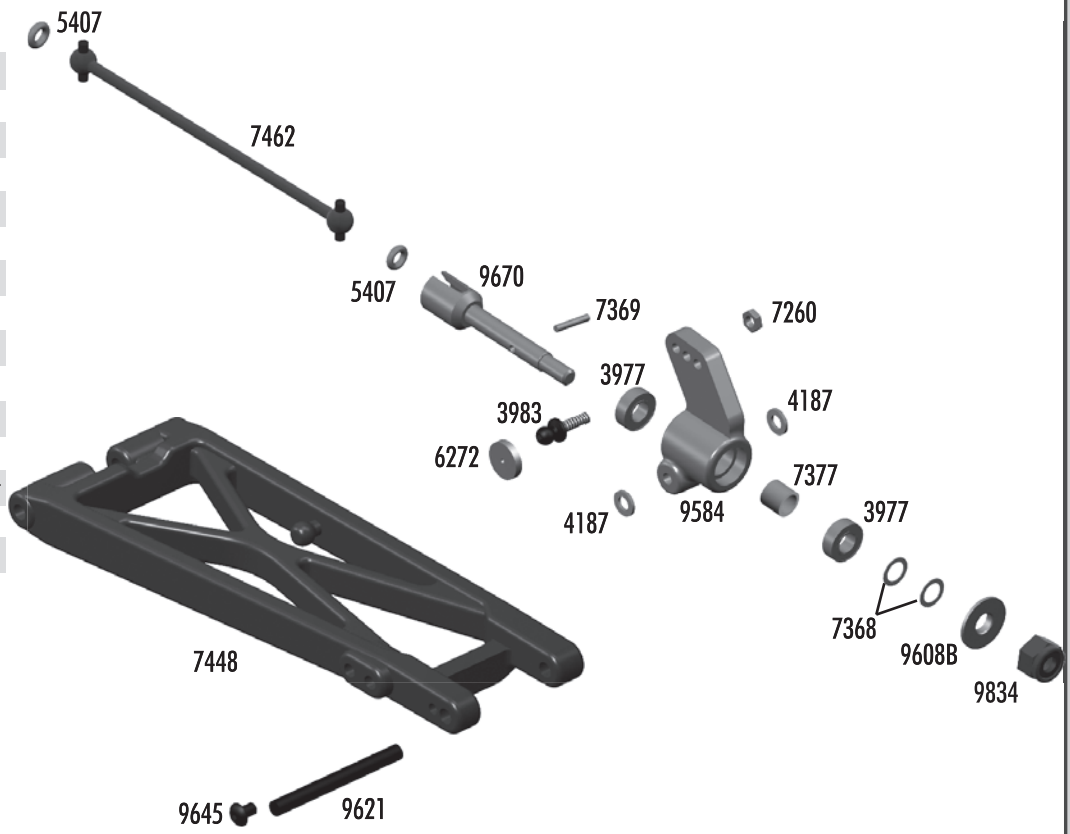

:: Rear Arms / Hubs T4.1

3977	Ball Bearing 3/16 x 3/8"	2
3983	Ballstud .30" Black (long)	6
4187	.030 Nylon Washers	12
5407	Red O-Ring	8
6272	Foam Ballend Dust Cover	28
7260	4-40 Plain Nut	12
7368	3/16" Axle Shims	14
7369	1/16" Axle Roll Pins	4
7377	Axle Spacer Crush Tubes	2
7448	T4 Rear A-Arms	Pr.
7462	T4 / GT2 RTR Dogbone	1
9584	B4 / T4 RR Hub Carrier (left & right)	Pr.
9608B	RR Axle Wheel Spacer (blue)	2
9622	B4 Outer Hinge Pin Set	Set
9645	2-56 x 1/8" BHCS	8
9670	3/16" Rear Axle	1
9834	8-32 Aluminum Locknut (silver)	6