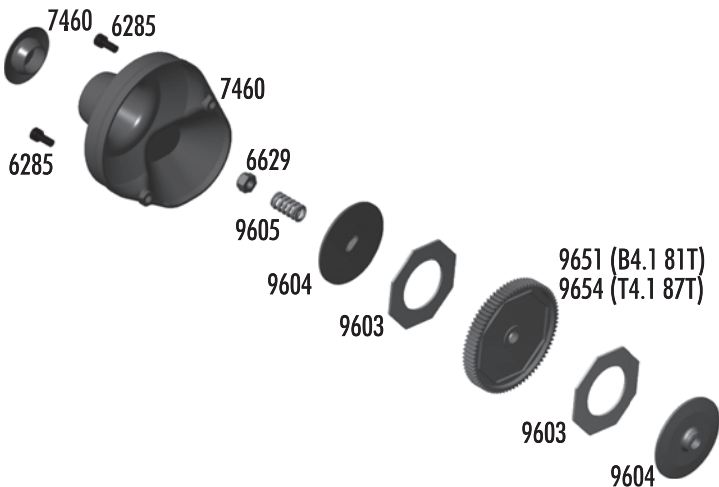

:: Slipper Clutch

6285	4-40 x 1/4 SHCS	12
6629	5-40 Locknuts	6
7460	Molded B4/T4 Gear Cover, black (Kit)	1
7461	Molded B4/T4 Gear Cover, clear	1
9603	B4/T4 Slipper Pad	2
9604	B4/T4 Slipper Hub	1
9605	B4/T4 Slipper Spring	1