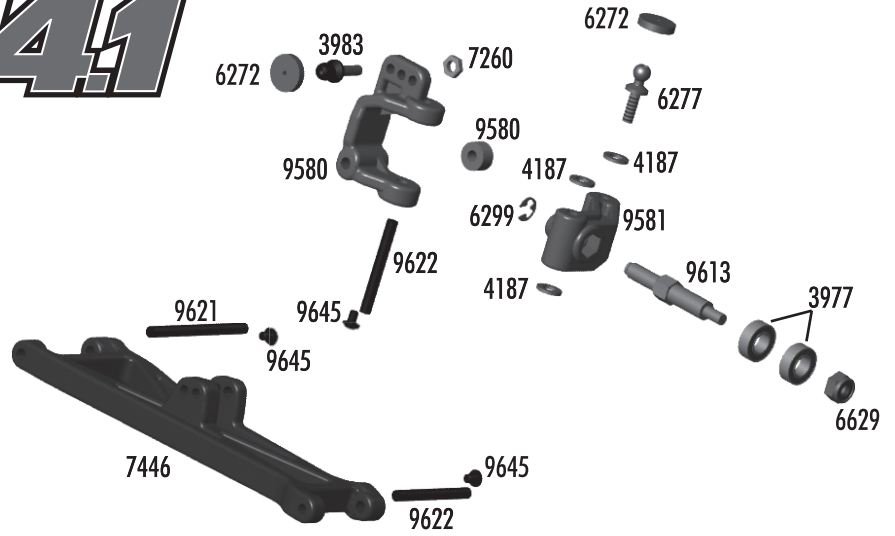

:: Front Arm / Steering T4.1

3977	Ball Bearing 3/16" x 3/8"	2
3983	Ballstud .30" Black (short)	6
4187	.030 Nylon Washers	12
6272	Foam Ballend Dust Covers	28
6277	Ballstud .30 Silver (short)	4
6299	1/8" E-Clip	12
6629	5-40 Locknut	6
7260	4-40 Plain Nut	12
7446	T4 Front A-Arm (left & right)	Pr.
9580	GT2 25° Caster Blocks (left & right) and Spacer	Set
9581	Trailing Steering Block	Pr.
9613	B4 Trailing Axle	2
9621	B4 Inner Hinge Pin Set	Set
9622	B4 Outer Hinge Pin Set	Set
9645	2-56 x 1/8" BHCS	8