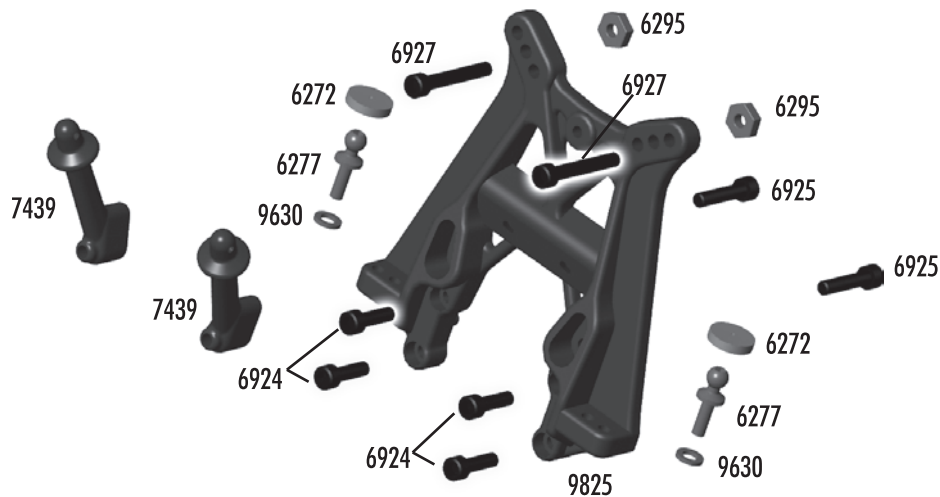

:: Front Shock Tower T4.1

6272	Foam Ballend Dust Covers	28
6277	Ballstud .30 Silver (short)	4
6295	4-40 Nut	18
6924	4-40 x 3/8" SHCS	6
6925	4-40 x 1/2" SHCS	6
6927	4-40 x 3/4 SHCS	6
7439	T4 / GT2 Front Body Mount	Pr.
9630	.030" Ballstud Washer	10
9825	Front Shock Tower SC10 / T4	1