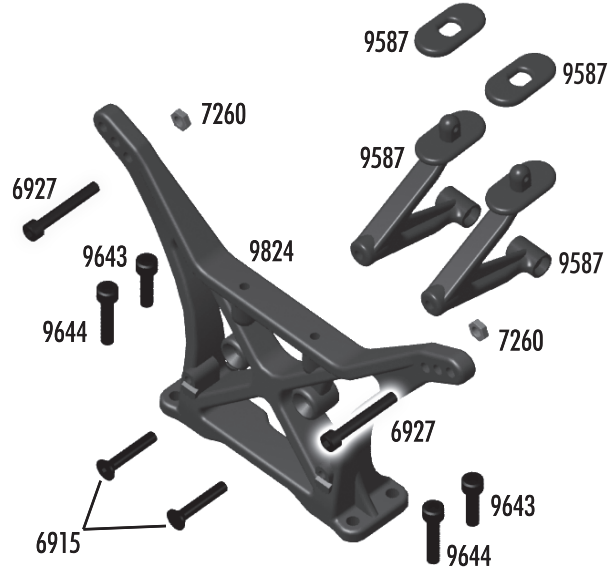

:: Rear Shock Tower T4.1

6915	4-40 x 5/8" FHCS	6
6927	4-40 x 3/4" SHCS	6
7260	4-40 Plain Nut	12
9587	B4 / T4 Sing Mount / Shim Set	Set
9643	5-40 x 7/16" SHCS	6
9644	5-40 x 9/16" SHCS	6
9824	T4 / SC10 Rear Shock Tower	1

T4.1