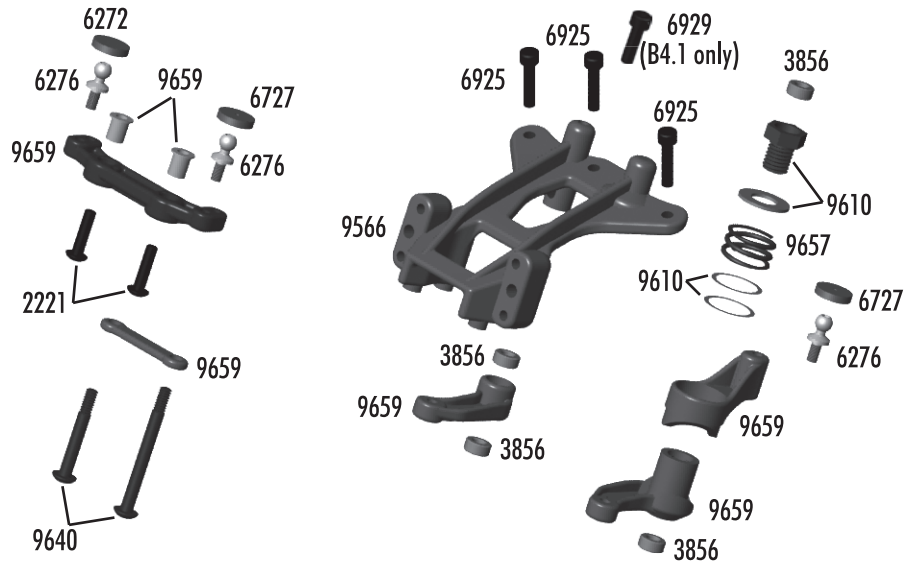

:: Front Bulkhead T4.1 / B4.1

2221	4-40 x 7/16" BHCS	6
3856	Steering Bushings	Set
6272	Foam Ball end Dust Covers	28
6276	Ballstud .20" Silver (short)	6
6925	4-40 x 1/2" SHCS	6
6929	4-40 x 3/8 SHCS (w/hole)	4
9566	B4 / T4 Top Plate	1
9610	Servo Saver / Steering Hardware	Set
9640	B4 / T4 Steering Bolt, left & right	Set
9657	B4 / T4 HD Servo Saver Spring	1
9659	B4 / T4 Steering Set. Includes Rack, Bellcrank, Servo Saver, Steering Brace	1