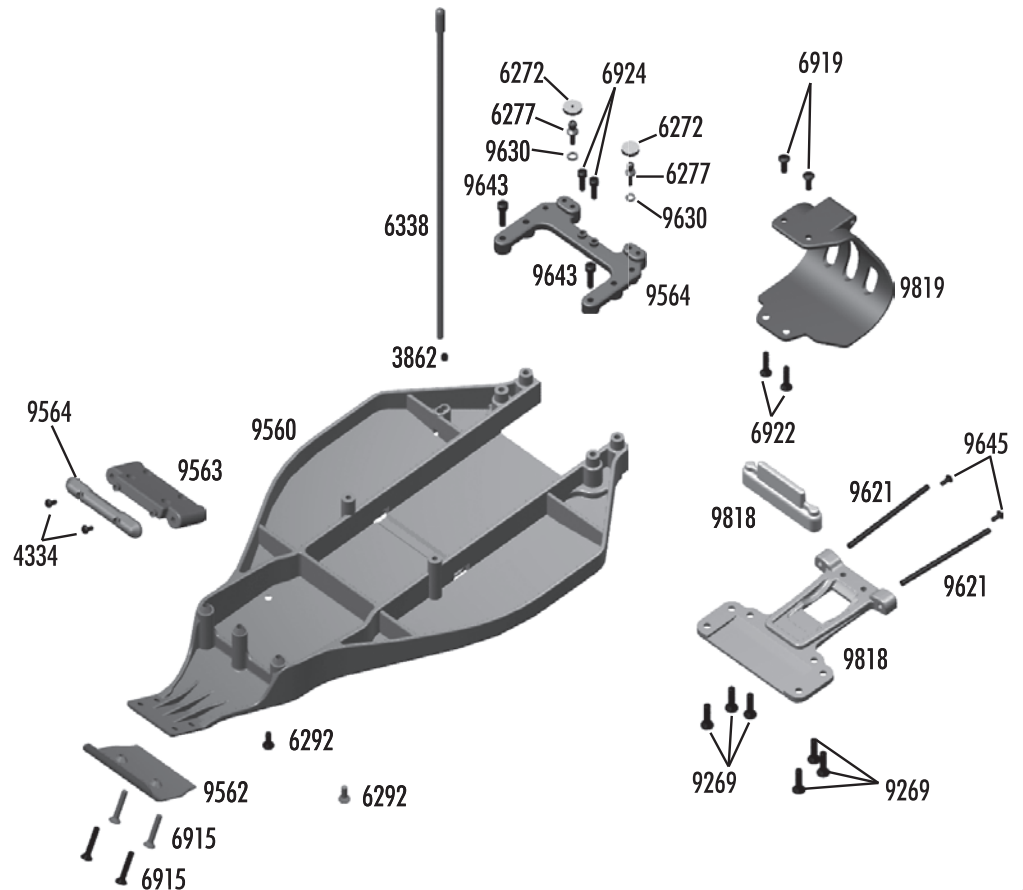

:: Chassis B4.1

3862	5-40 x 1/8" Set Screw	Set
4334	2-56 x 5/16" BHCS	8
6272	Foam Ballend Dust Cover	28
6277	Ballstud .30" Silver (long)	4
6338	Antenna Tube (black)	1
6917	4-40 x 3/8" BHCS	6
6919	4-40 x 5/16" BHCS	6
6922	4-40 x 1/2" FHCS	6
6924	4-40 x 3/8" SHCS	6
9269	5-40 x 1/2" FHCS	6
9560	B4 Chassis (composite)	1
9563	B4 / T4 / GT2 Front Bulkhead	1
9564	RR / FR Hinge Brace	1
9621	B4 Inner Hinge Pin Set	4
9630	.030 Ballstud Washer	10
9643	5-40 x 7/16" SHCS	6
9645	2-56 x 1/8" BHCS	8
9818	B4/T4/SC10 Arm Mount / Chassis Plate	Set
9819	B4/T4/SC10 Rear Motor Guard	1