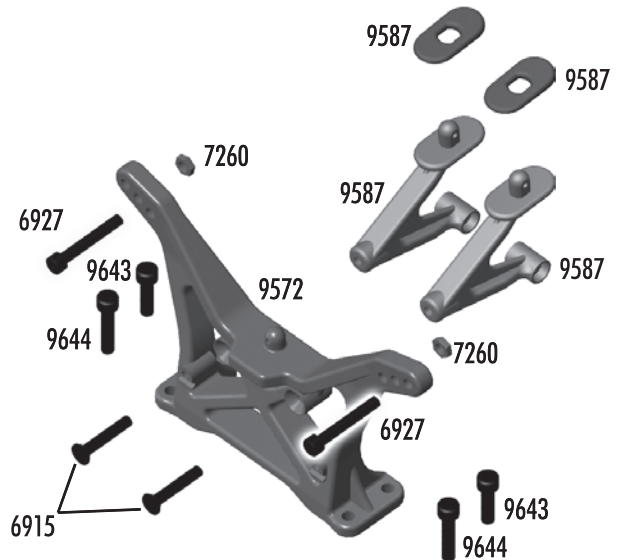

:: Rear Shock Tower B4.1

6915	4-40 x 5/8" FHCS	6
6927	4-40 x 3/4" SHCS	6
7260	4-40 Plain Nut	12
9572	B4 Rear Shock Tower	1
9587	B4 / T4 Sing Mount / Shim Set	Set
9643	5-40 x 7/16" SHCS	6
9644	5-40 x 9/16" SHCS	6

B4.1