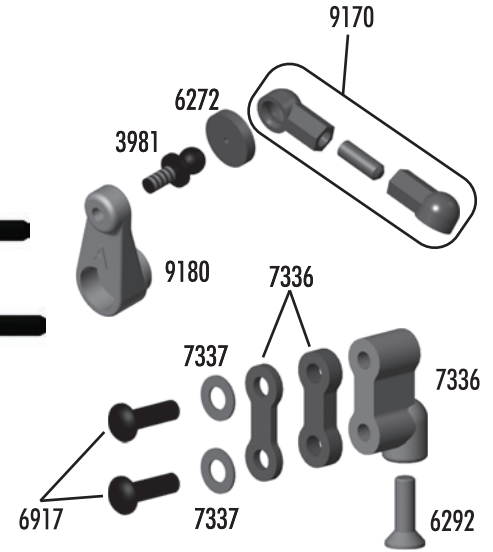

:: Turnbuckles & Servo Mounts T4.1

3981	Ballstud .20" Black (short)	6
6272	Foam Ballend Dust Cover	28
6292	4-40 x 3/8" FHCS	6
6917	4-40 x 3/8" BHCS	6
7101	Turnbuckle 2.80"	Pr.
7230	Ballcaps, large	12
7253	Turnbuckle 2.62"	Pr.
7336	Servo Mount Set	Set
7337	Gold Washer	4
9170	B4 / T4 Servo Link	1
9180	Servo Horns Set	Set